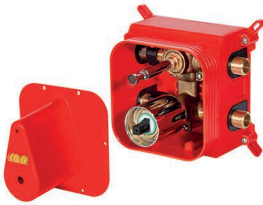

Bath - Central

■ Product code : 6136-13-301

Shower - Central

■ Product code : 6136-14-311

Bath - Central

■ Product code : 6146-13-101

Ava Basin - Central

■ Product code : 6113-12-501
 ■ Intelligent